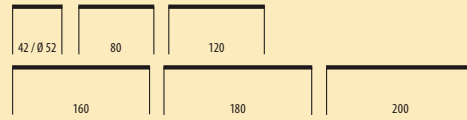

Alfa Plus

Alfa Lounge

Bravo

Carvi

Carvi barstoel

Corner Bench

Chesterfield

Kim